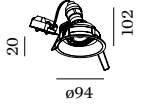

1.0 PAR16

PAR16 max.35W | GU10
100-240VAC | 50-60Hz
aluminium powder coated

0.21kg IP20 0.9-1.0

87 35°/35° 355° 105 4-30

	CODE
	112320W0
	112320S0
	112320G0
	112320B0

blade springs

	CODE
	112320W0C
	112320B0C

OPTIONAL

PAR16 LED GU10 7W
phase-cut dim

	CODE
2700K	901228W2
3000K	901228W4
1800-2850K	901229S9

more lamps and specs on page 577